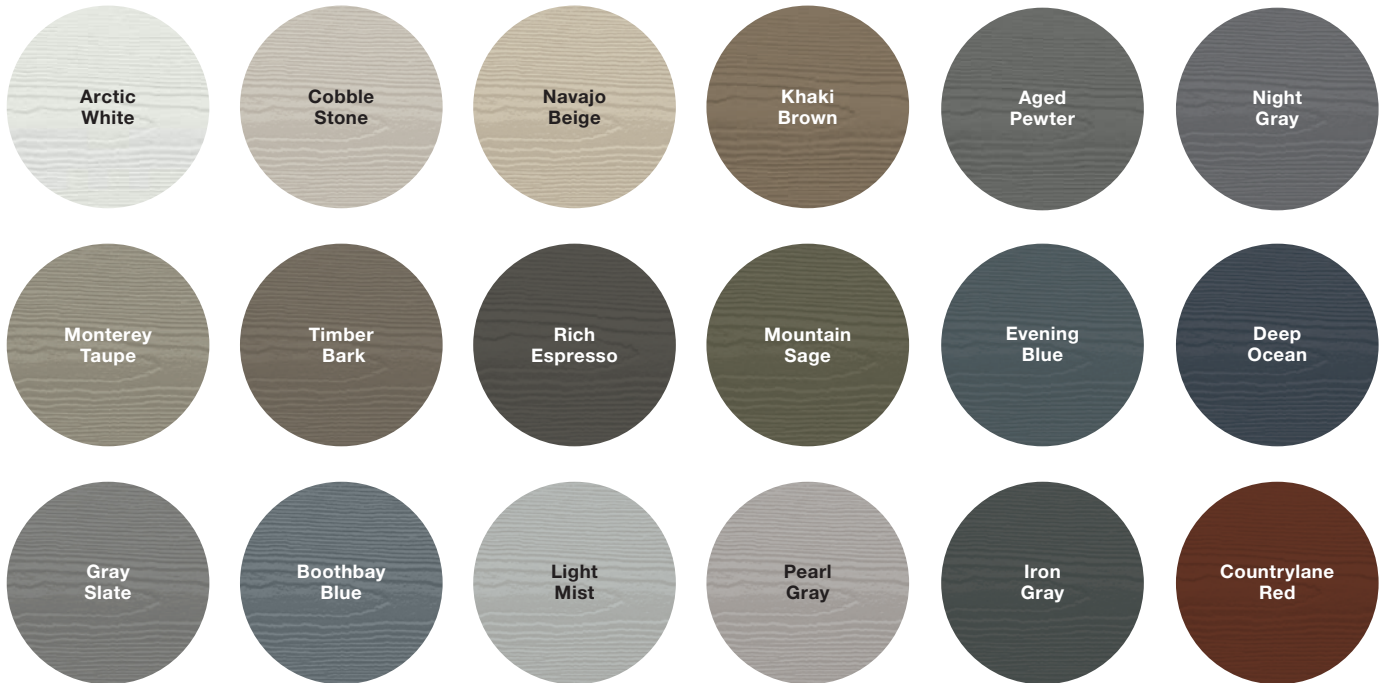

**Achieve your
design vision with
long-lasting beauty
and protection.**

It's Possible[™]

Kansas & Missouri Color and Product Availability

Statement Collection™

Make your home stand out with our Statement Collection™ products. Carefully curated by our design experts specifically for your market, the collection brings together the most popular Hardie® siding and trim styles, textures and colors with ColorPlus® Technology finishes. This stunning selection is locally stocked and designed for simplicity - making it easier than ever to get a beautiful, long-lasting home exterior.

PLANK, PANEL, BATTEN AND SHINGLE COLORS

TRIM COLORS

SOFFIT COLORS

Colors shown are as accurate as printing methods will permit. Please see actual product sample for true color.

Hardie® Plank

Thickness 5/16 in.