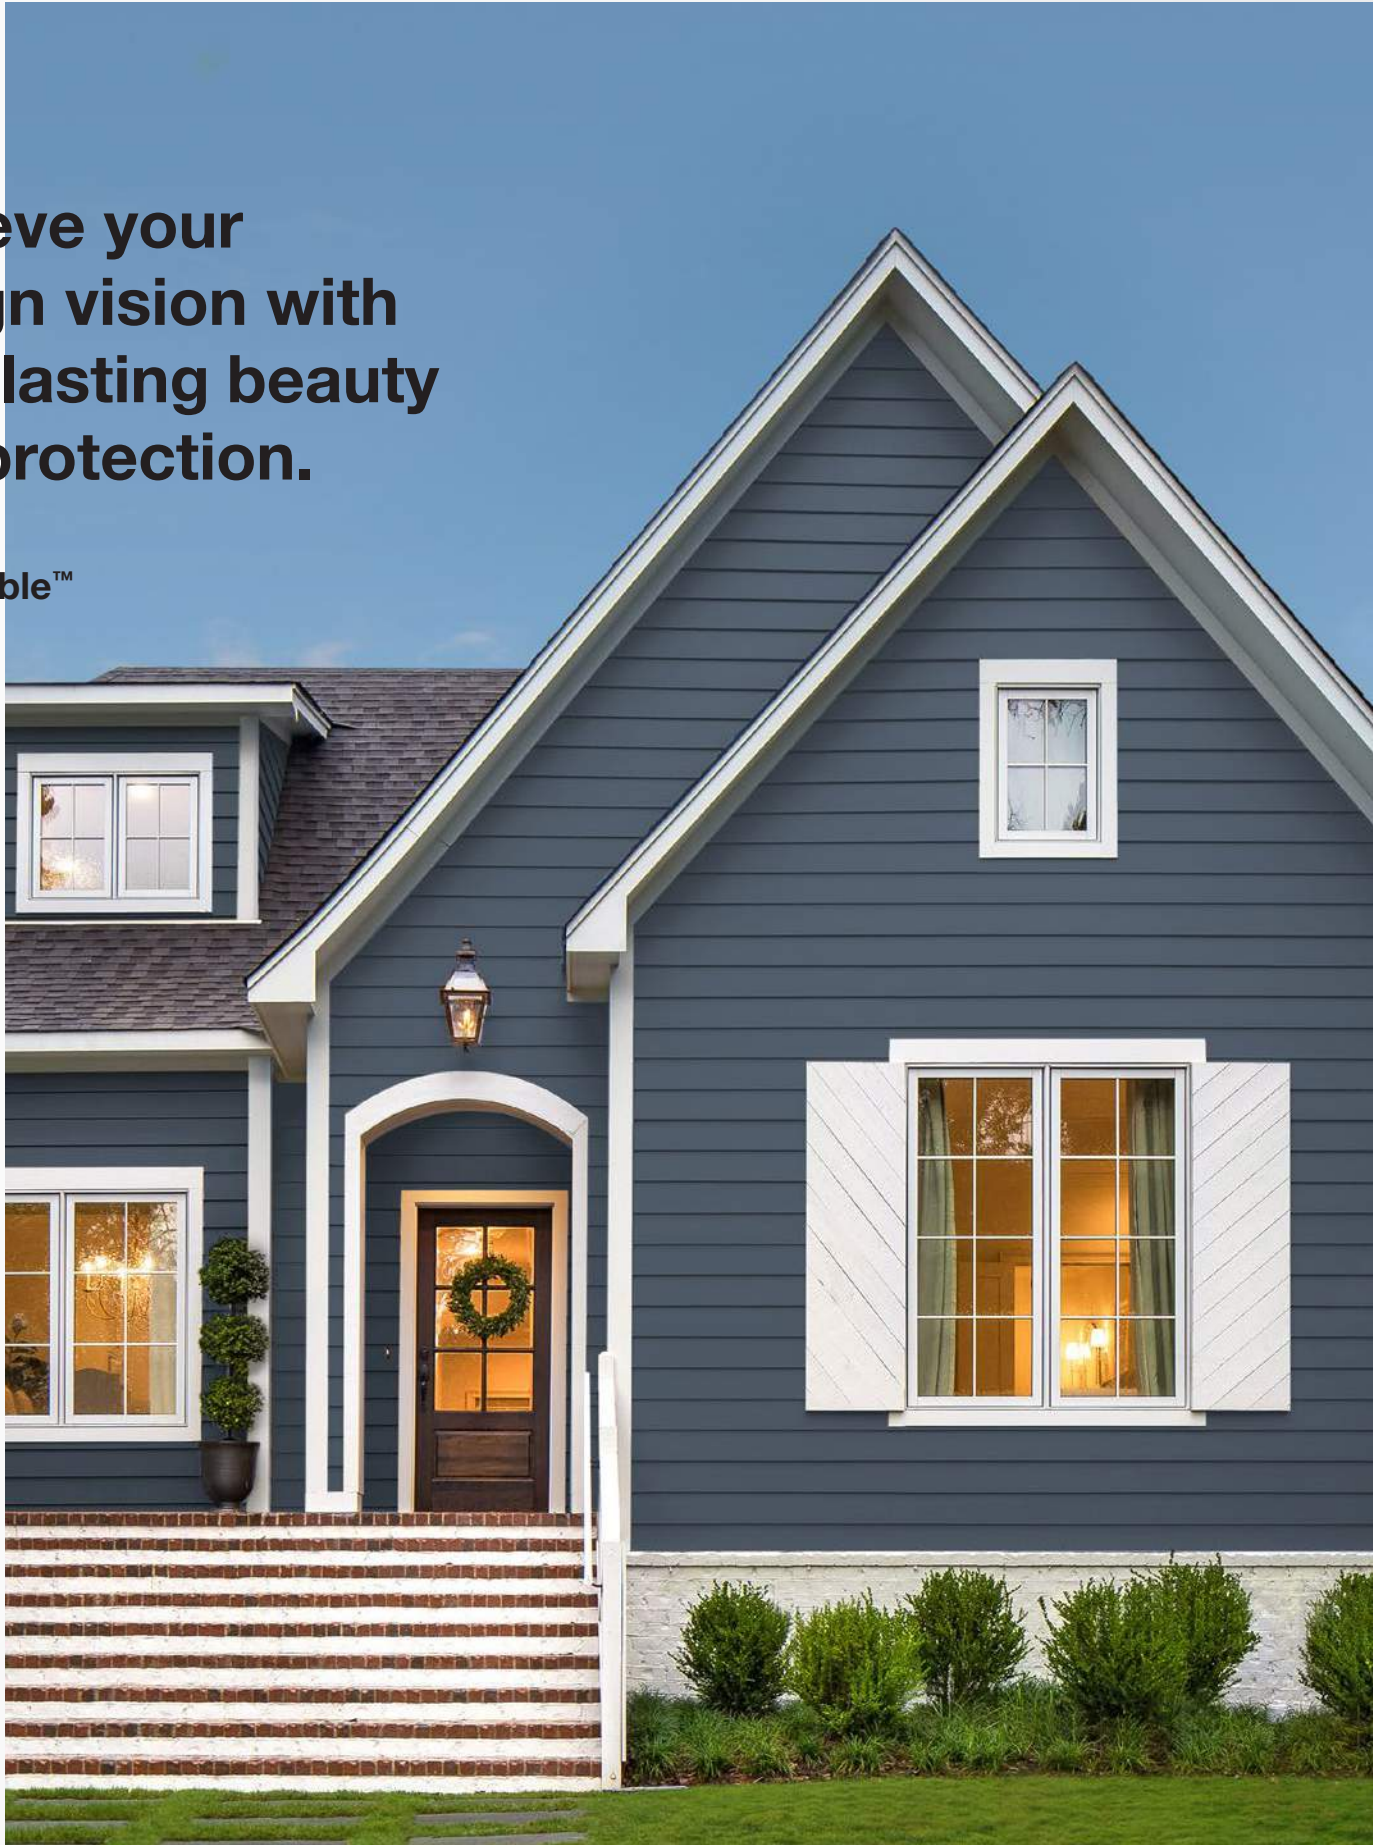

**Achieve your
design vision with
long-lasting beauty
and protection.**

It's Possible[™]

Kansas & Missouri Color and Product Availability

Statement Collection™

Make your home stand out with our Statement Collection™ products. Carefully curated by our design experts specifically for your market, the collection brings together the most popular Hardie® siding and trim styles, textures and colors with ColorPlus® Technology finishes. This stunning selection is locally stocked and designed for simplicity - making it easier than ever to get a beautiful, long-lasting home exterior.